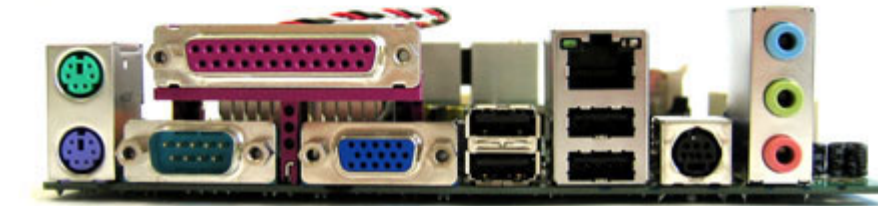

49.95 EUR
incl. 19% VAT, plus [shipping](#)

- Intel Atom Silverthorne !
- 2x 1.6Ghz !
- Intel Rapid BIOS Boot
- TV-Out !

Support: [Review \[DE\]](#) | [Review \[EN\]](#)

Successor of Intel D945GCLF Mainboard. Differences :

- TV-Out (S-Video)
- Dual Core Atom CPU
- 1000 Mbit LAN
- Additional onboard-USB-header
- 24pol ATX

The Atom-CPU is a perfect basis for a low-cost system. It works very energy saving and therfor is perfect for mobile usage. But also can be used as a server, Car-PC or Multimedia solutions.

Atom-CPU mainly was developed for the upcoming „Mobile Internet Devices“ (MID), which are fielded between notebooks and cell phones. „The processors were equipped in 45nm production with the worlds smallest transistors“, said Intels Vice President Sean Maloney.

| | |
|-------------|---|
| Name | D945GCLF |
| Form Factor | Mini-ITX Mainboard |
| CPU | Intel Atom 330 @ 2x 1.60GHz (Silverthorne 45nm) |
| Chipset | Intel 82945G (ICH7) |

| | |
|-----------------------|--|
| L2 Cache | 512Kb |
| Graphics | Intel GMA 950 |
| Memory | 1x DDR2 533/667 RAM |
| Power | 24 Pin ATX, P4-connector |
| Connectors (rear) | <ul style="list-style-type: none"> - 1x S-Video - 2x PS/2 - 1x Parallel - 1x D-SUB15 (VGA) - 1x RS232 - 4x USB 2.0 - 1x LAN 10/100/1000MBit - 3x Sound (Line Out, Line In, Microphone) |
| Audio | Realtek High Definition Audio |
| Connectors (internal) | <ul style="list-style-type: none"> - PCI - Audio - 4x USB - 2x SATA - 1x IDE |
| Included | <ul style="list-style-type: none"> - D945GCLF2 Mainboard (with 2x 1.6Ghz Atom CPU) - I/O ATX rear plate - SATA cable - IDE cable - Quickstart-Guide - Drivers CD |